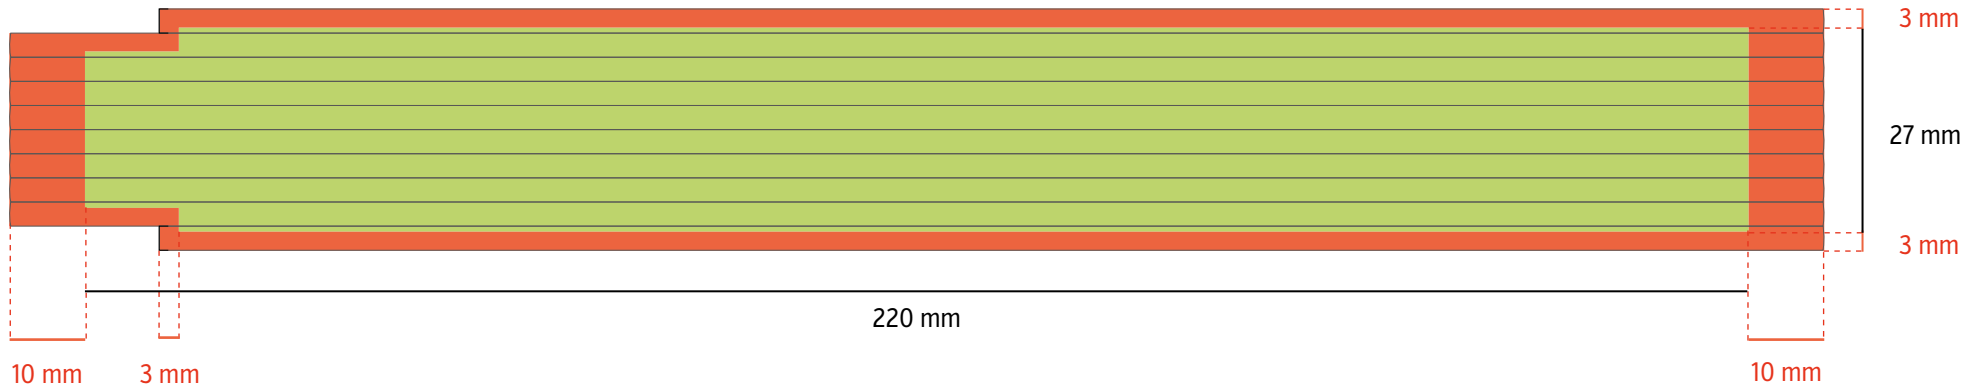

# 1m **BLOCK 51/71** SIDE PRINT

**PAD PRINT** - print area size 190 × 13 mm

**DIGITAL PRINT** - print area size 240 × 16 mm

 **Print area**       **Area cannot be printed**

# 2 m **BLOCK 52/72** SIDE PRINT

**PAD PRINT** - print area 220 × 27 mm

**DIGITAL PRINT** - print area 240 × 33 mm

Print area

Area cannot be printed

# 3 m **BLOCK 53/73** SIDE PRINT

**PAD PRINT** - print area 220 × 44 mm

**DIGITAL PRINT** - print area 240 × 50 mm

**Print area**

**Area cannot be printed**

# 1m **PERFEKT 5** SIDE PRINT

**PAD PRINT** - print area 135 × 13 mm

**DIGITAL PRINT** - print area 145 × 16 mm

Print area