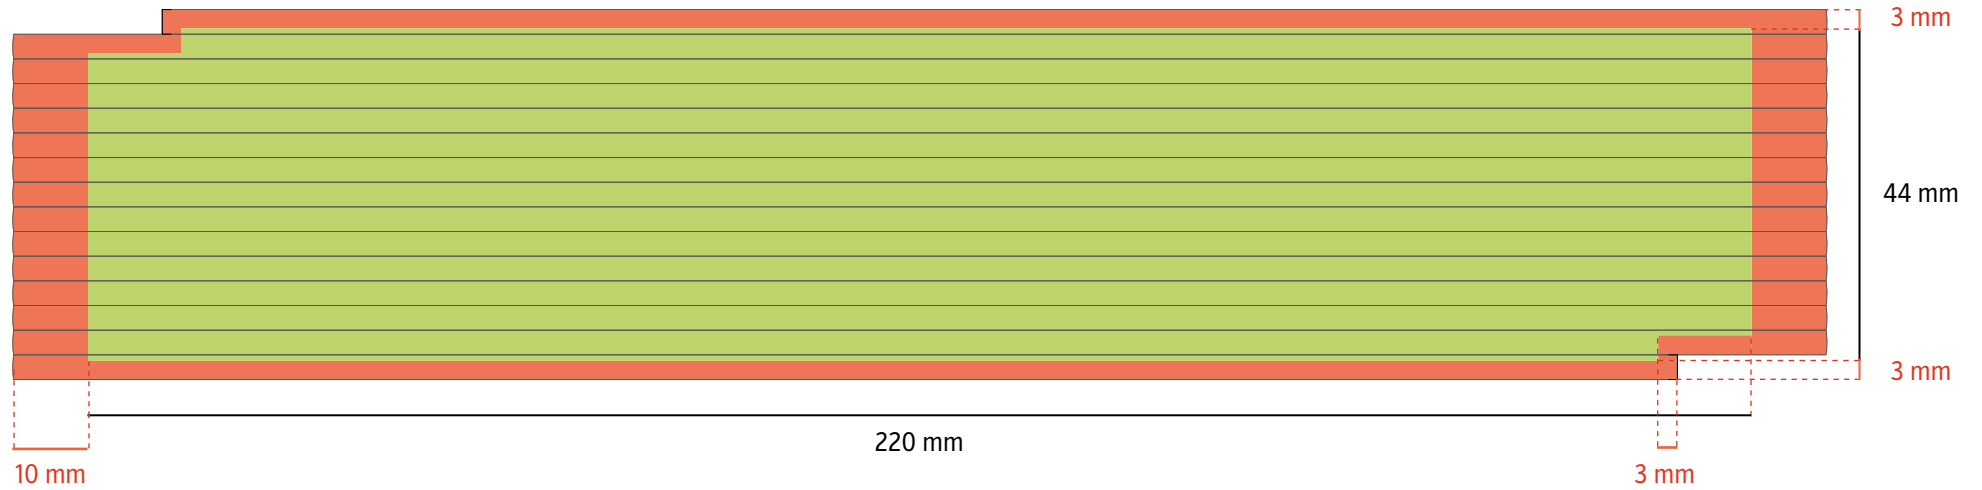

# 1m **BLOCK 51/71** SIDE PRINT

**PAD PRINT** - print area size 190 × 13 mm

**DIGITAL PRINT** - print area size 240 × 16 mm

 **Print area**       **Area cannot be printed**

# 2 m **BLOCK 52/72** SIDE PRINT

**PAD PRINT** - print area 220 × 27 mm

**DIGITAL PRINT** - print area 240 × 33 mm

Print area

Area cannot be printed

# 3 m **BLOCK 53/73** SIDE PRINT

**PAD PRINT** - print area 220 × 44 mm

**DIGITAL PRINT** - print area 240 × 50 mm

**Print area**

**Area cannot be printed**

# 1m **PERFEKT 5** SIDE PRINT

**PAD PRINT** - print area 135 × 13 mm

**DIGITAL PRINT** - print area 145 × 16 mm

Print area