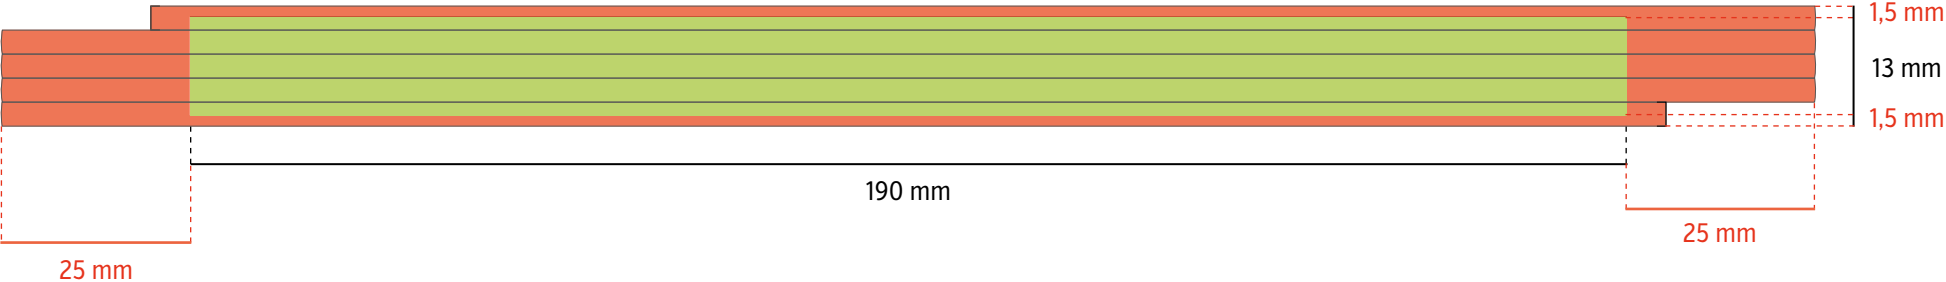

# 1m **BLOCK 51/71** SIDE PRINT

**PAD PRINT** - print area size 190 × 13 mm

**DIGITAL PRINT** - print area size 240 × 16 mm

 **Print area**       **Area cannot be printed**

# 2 m **BLOCK 52/72** SIDE PRINT

**PAD PRINT** - print area 220 × 27 mm

**DIGITAL PRINT** - print area 240 × 33 mm

Print area

Area cannot be printed

# 3 m **BLOCK 53/73** SIDE PRINT

**PAD PRINT** - print area 220 × 44 mm

**DIGITAL PRINT** - print area 240 × 50 mm

**Print area**

**Area cannot be printed**

# 1m **PERFEKT 5** SIDE PRINT

**PAD PRINT** - print area 135 × 13 mm

**DIGITAL PRINT** - print area 145 × 16 mm

Print area